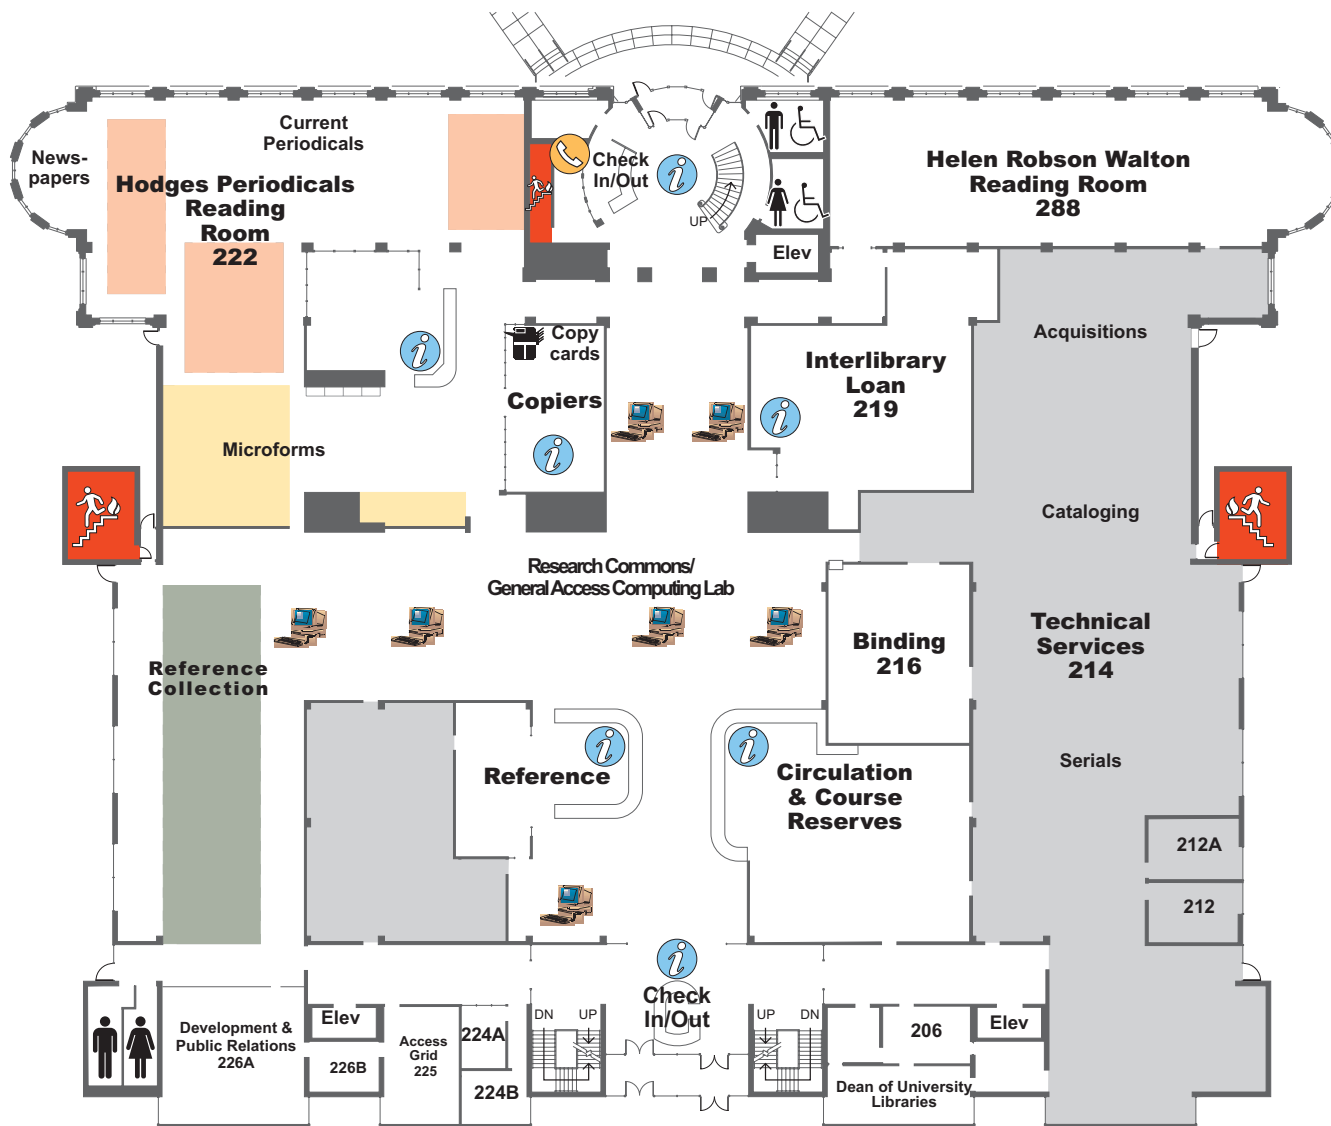

East Entrance

Old Main
↑

Union
↓

West Entrance

Lobby Level

-  Service Point
-  Reference Collection
-  Indexes
-  Microforms
-  Current Periodicals & Newspapers
-  Research Commons/General Access Computing Lab
-  Copier
-  Telephones
-  Emergency Exit
-  You Are Here