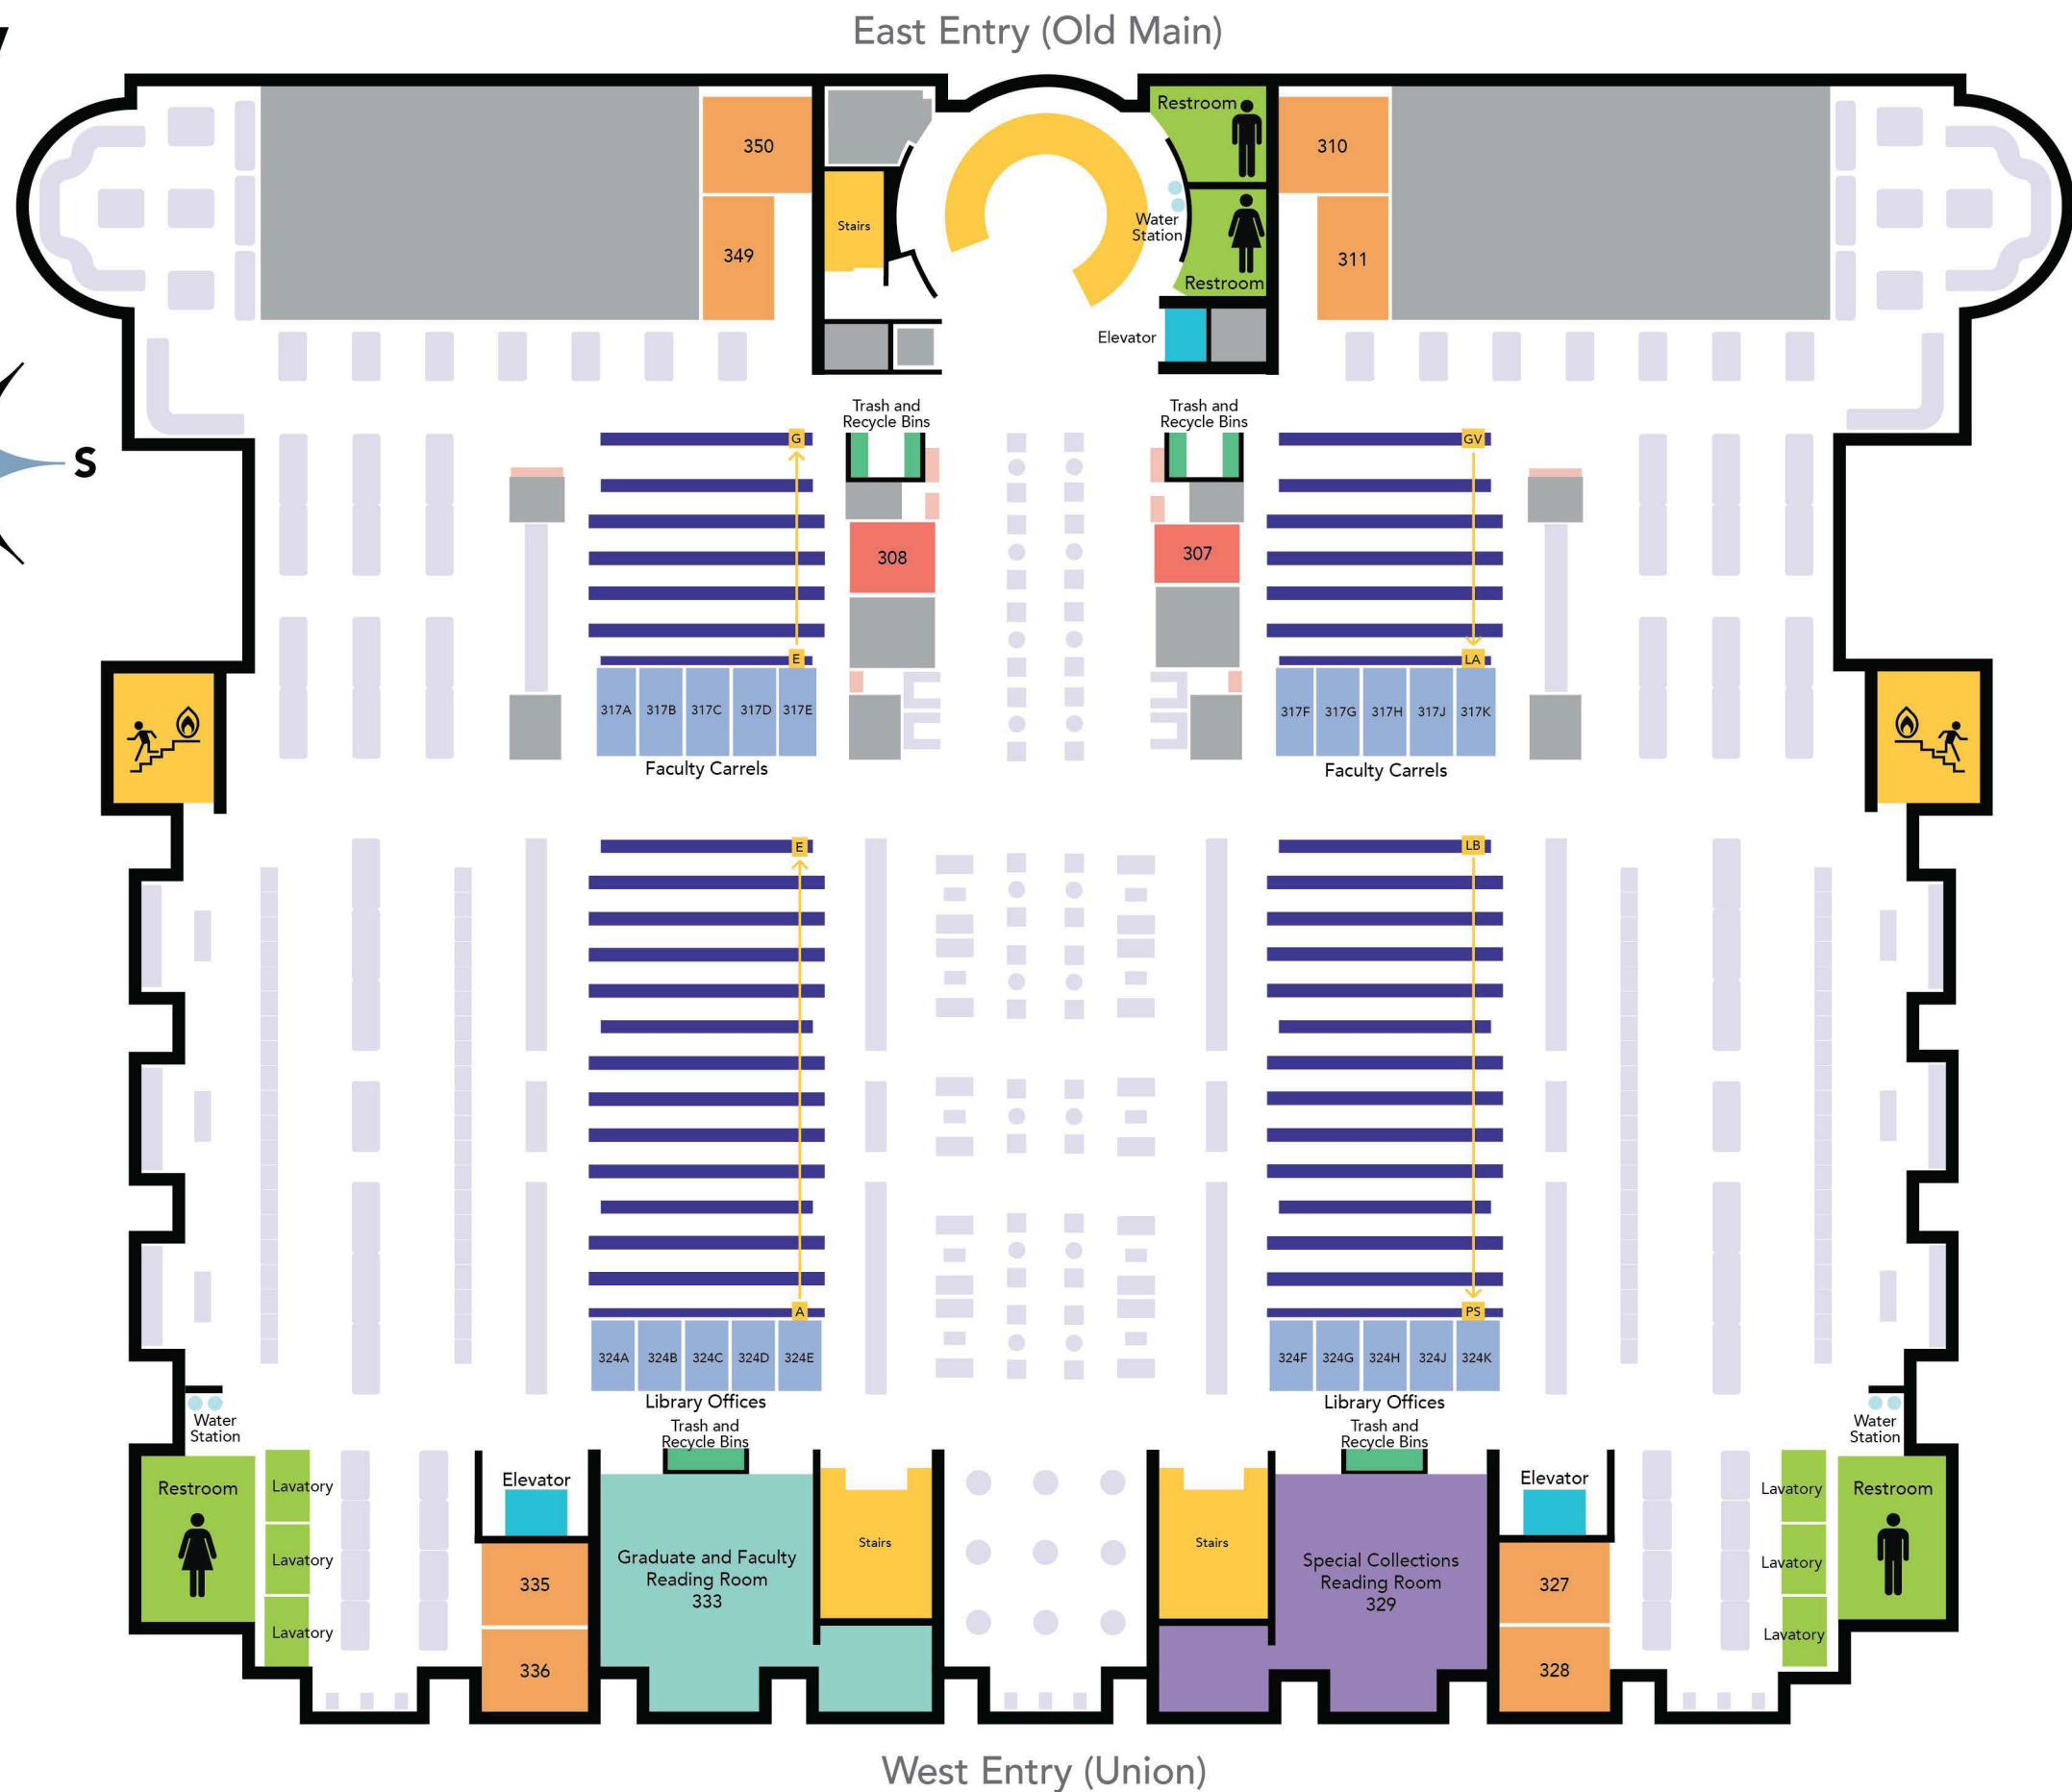

Mullins Library

Level 3

- Books
- Large Group Study Rooms (Reservable)
- Lockers
- Faculty Rooms/Offices
- Recycling and Trash Bins
- Restrooms
- Small Group Study Rooms (Reservable)
- Special Collections Reading Room
- Study Areas
- Water Refill Stations

East Entry (Old Main)

West Entry (Union)